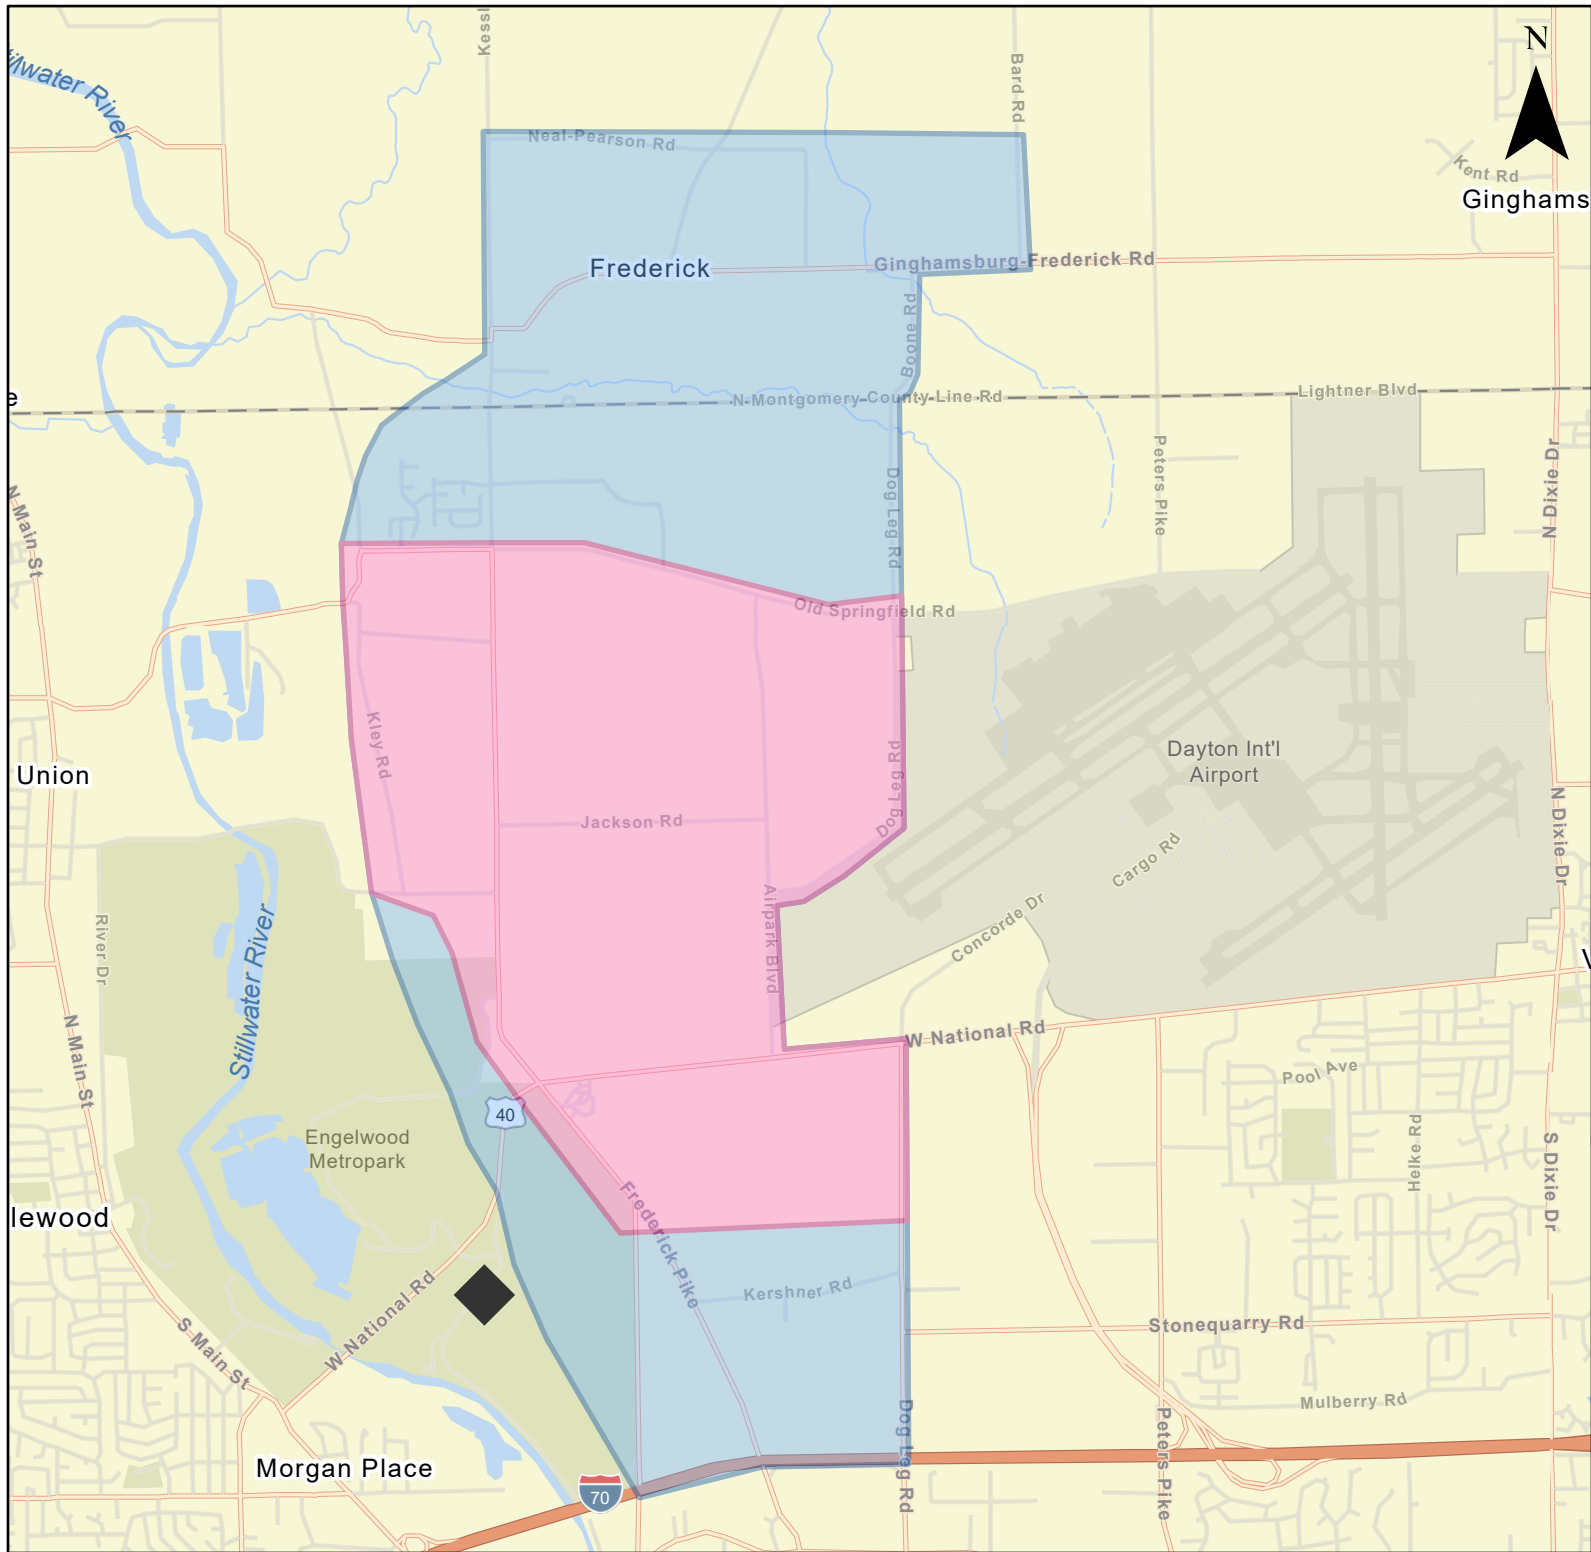

Investigation Area for PFAS in Private Water Wells near Aullwood Discovery Center Ohio Department of Health

-  Citizen Advisory Area
-  Recommended Well Sampling Area
-  Aullwood Farm Discovery Center